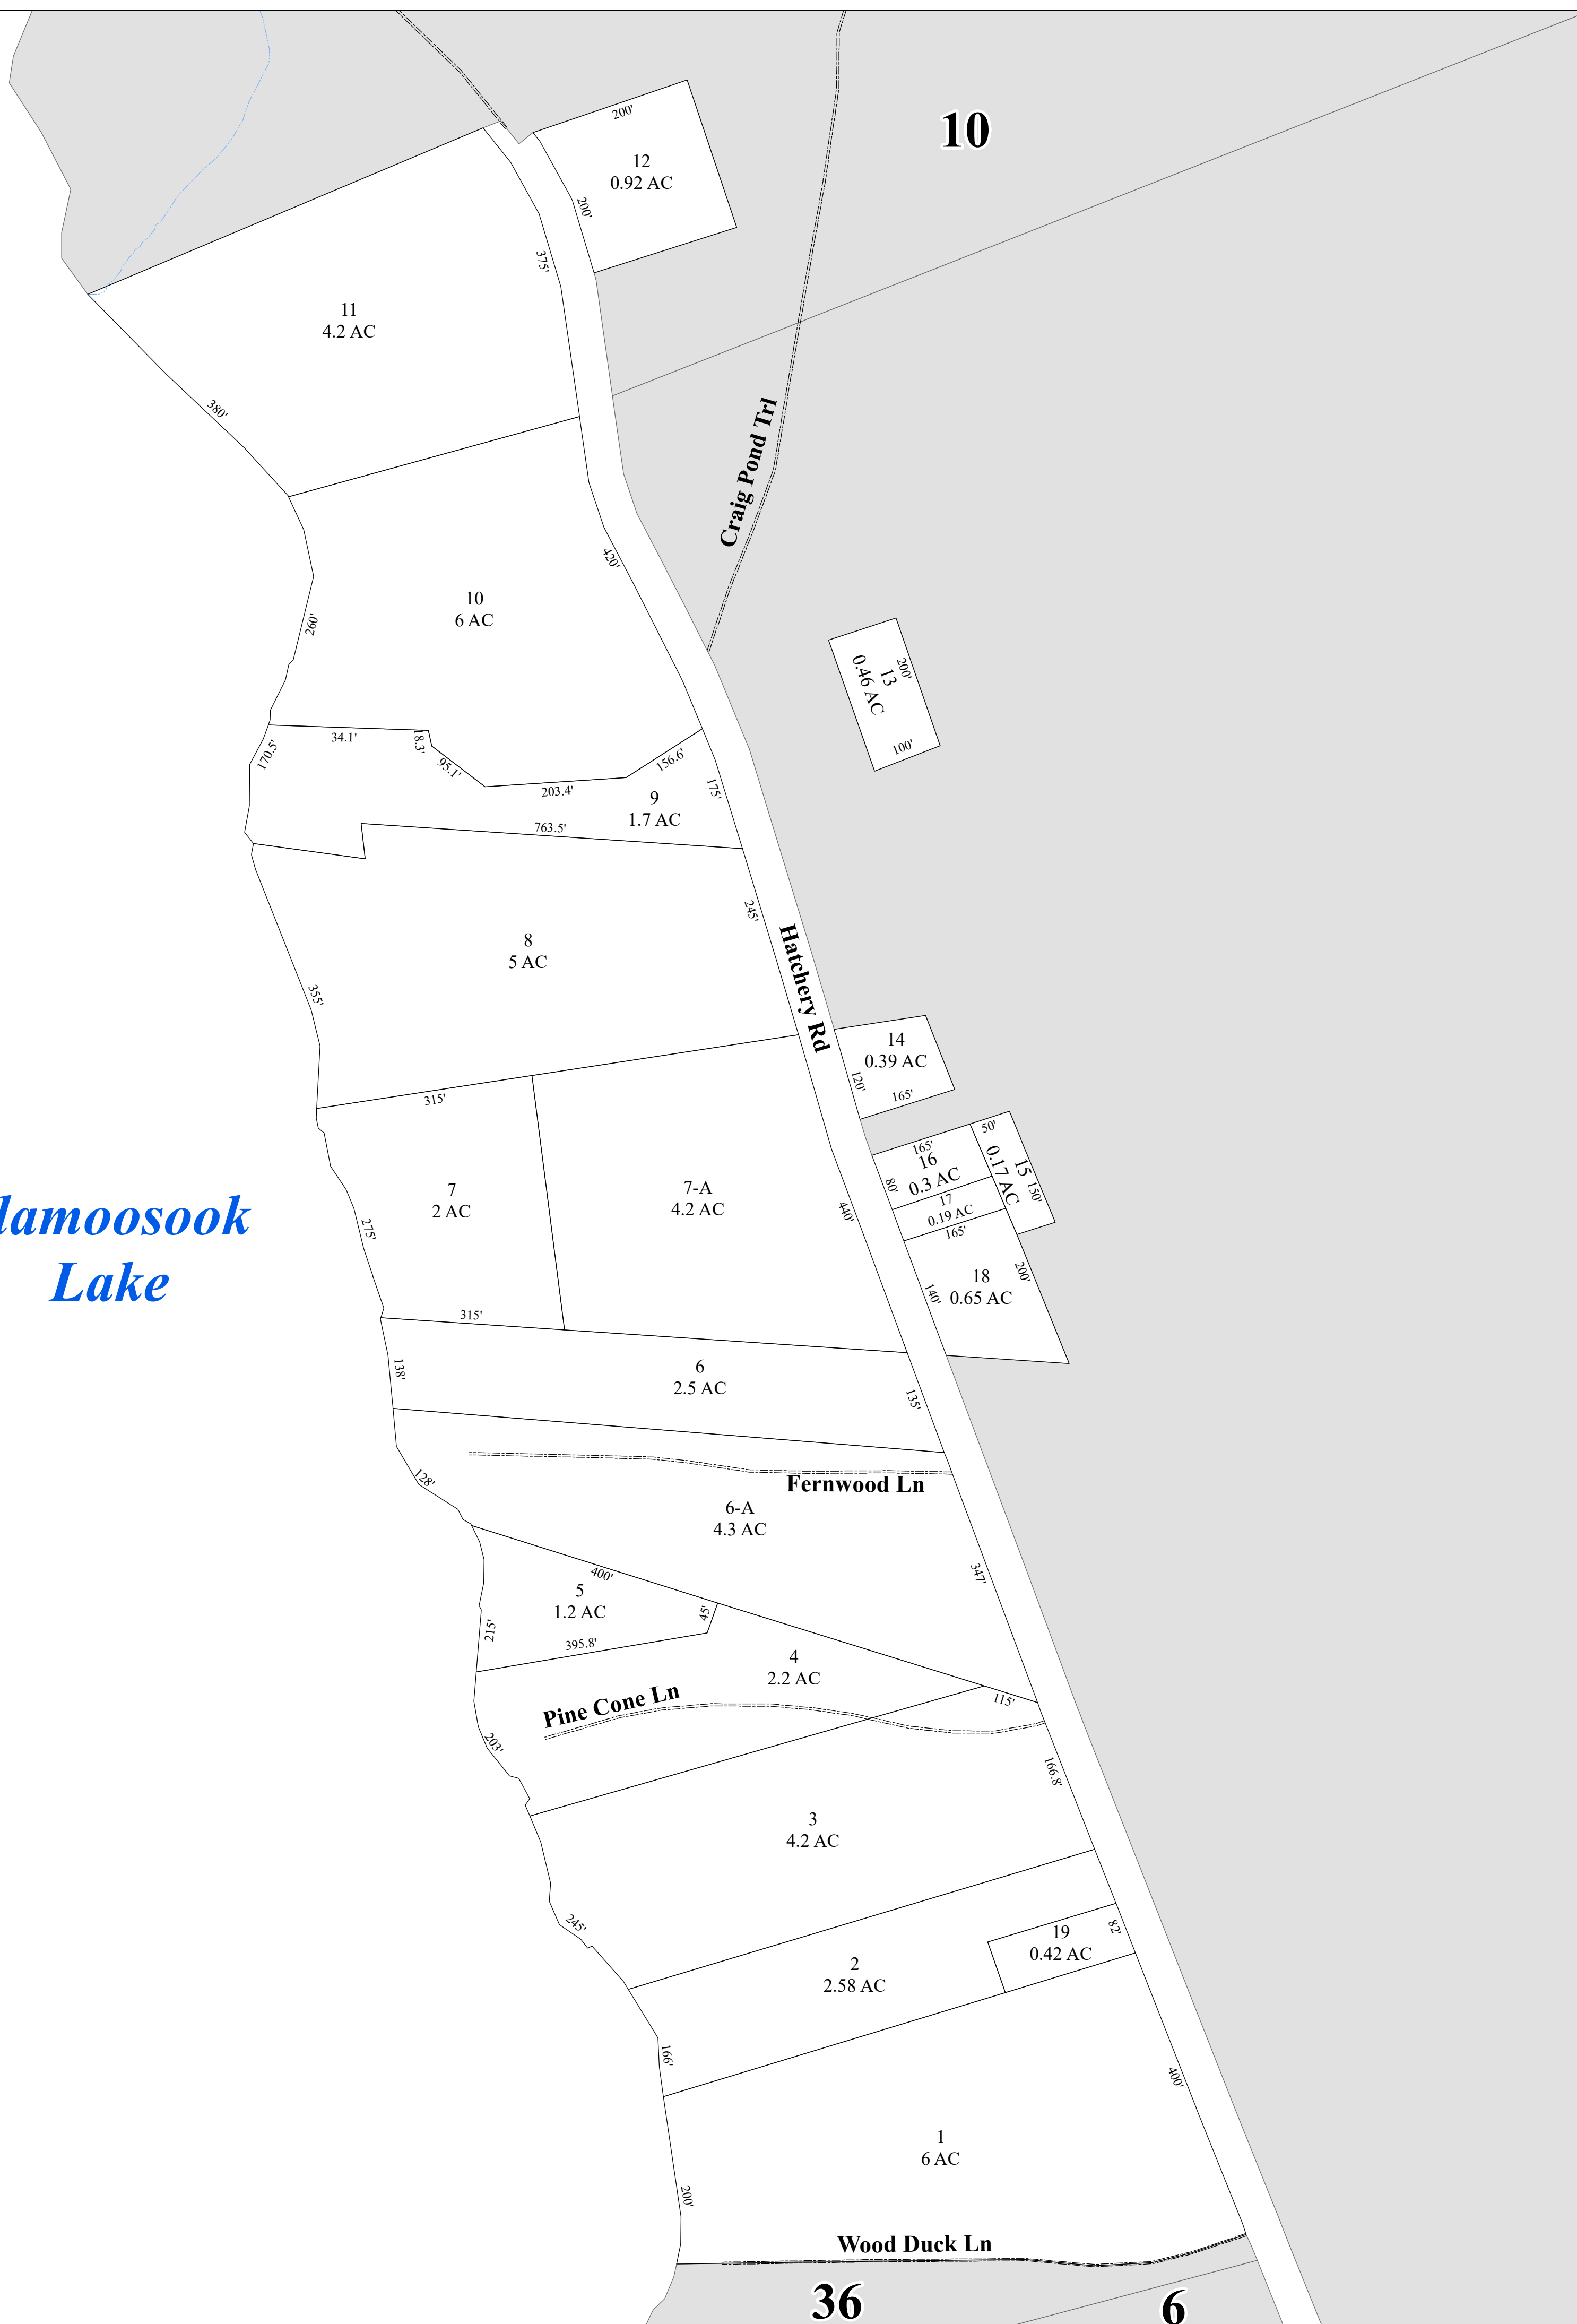

*Alamoosook
Lake*

TOWN OF ORLAND

HANCOCK COUNTY
MAINE

Legend

- Right of Way
- Water
- Town Line

0 155 310 Feet

1 inch = 150 feet

Map 37